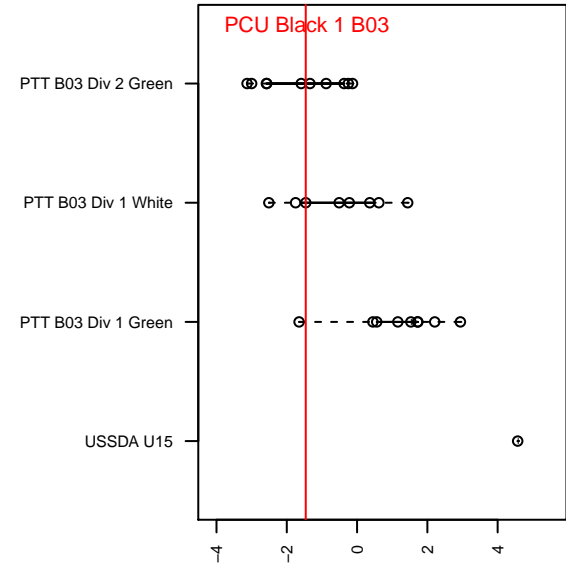

PCU Black 1 B03

Portland City United SC
 Portland, OR
 B03 total strength=1143
 attack=4.79 defense=2.26
 fall league = PTT B03 Div 1 White
 spr league = PTT Win B03 Div 2

alt names used:
 PCU 03B Black 1
 PCU 03B BLACK 1
 PCU 03B BLACK 1
 PCU B03 Black One
 PCU 03B BLACK 1
 PCU 03B Black 1

Venues played:
 2016 Spr OYS B03 Division 1 Green
 2016 OYS Presidents Cup B03
 2017 Clash At the Border Division 2 Gold/Silver
 2017 PCU Summer Classic Silver
 2017 Crossfire Select U15 Gold
 2017 Summer Slam Silver/Bronze
 2017 PTT B03 Division 1 White
 2017 PTT Winter B03 Division 2

**attack and defense variance (black dot)
relative to other teams
and top 10 in region**

**attack and defense rating
relative to others at age
and all opponents in last 13 months**

Performance relative to 13 month average