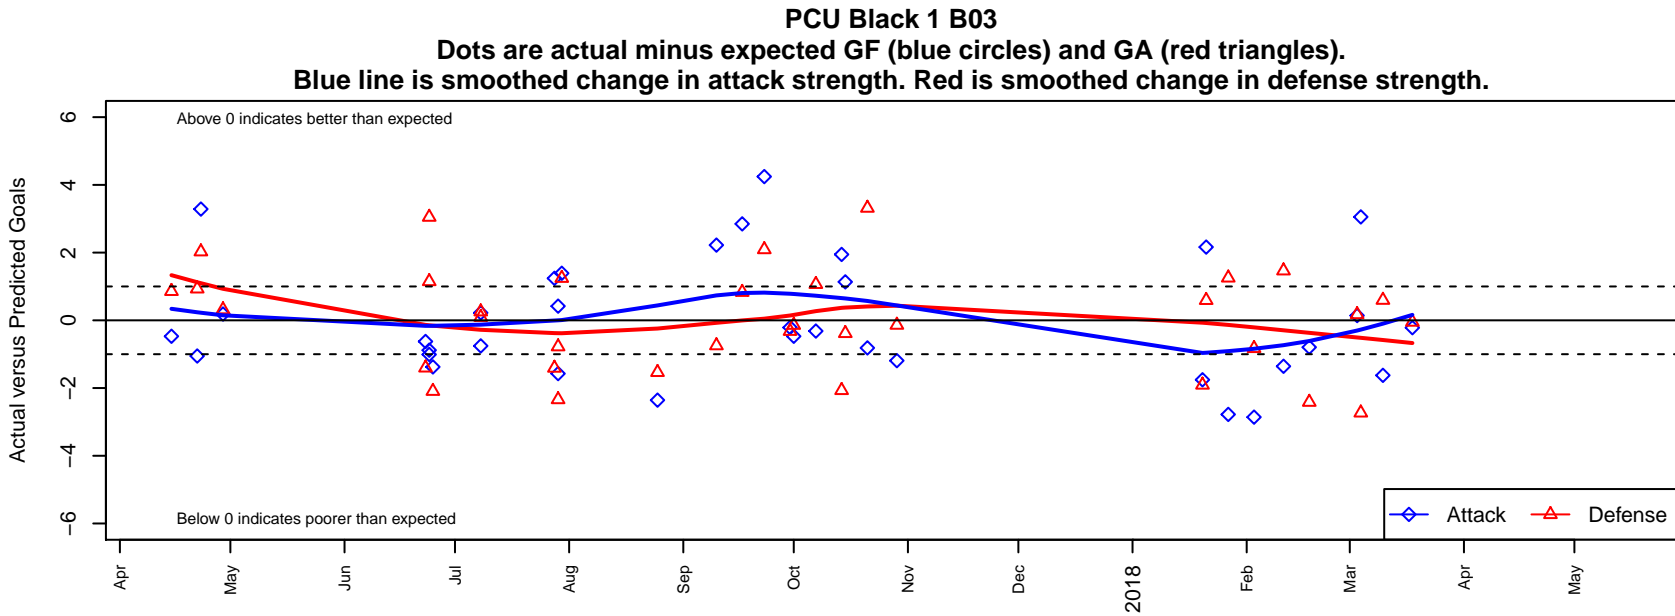

PCU Black 1 B03

Portland City United SC
 Portland, OR
 B03 total strength=1143
 attack=4.79 defense=2.26
 fall league = PTT B03 Div 1 White
 spr league = PTT Win B03 Div 2

alt names used:
 PCU 03B Black 1
 PCU 03B BLACK 1
 PCU 03B BLACK 1
 PCU B03 Black One
 PCU 03B BLACK 1
 PCU 03B Black 1

Venues played:
 2016 Spr OYS B03 Division 1 Green
 2016 OYS Presidents Cup B03
 2017 Clash At the Border Division 2 Gold/Silver
 2017 PCU Summer Classic Silver
 2017 Crossfire Select U15 Gold
 2017 Summer Slam Silver/Bronze
 2017 PTT B03 Division 1 White
 2017 PTT Winter B03 Division 2

**attack and defense variance (black dot)
relative to other teams
and top 10 in region**

**attack and defense rating
relative to others at age
and all opponents in last 13 months**

Performance relative to 13 month average